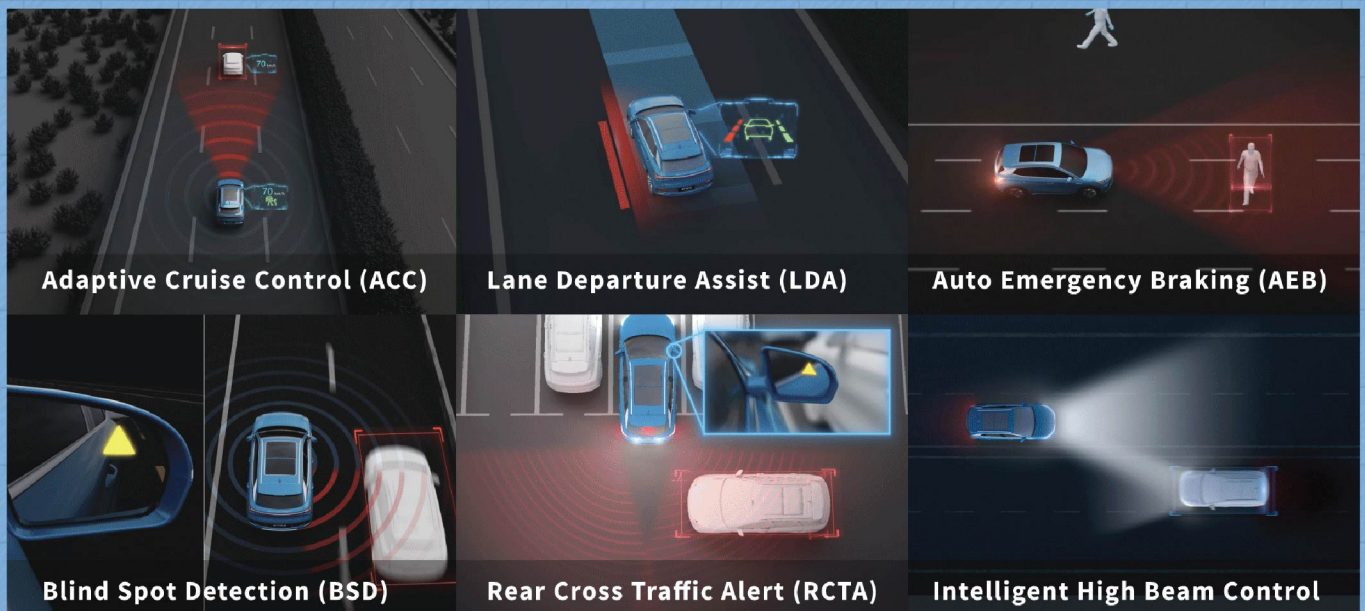

The Family's
ELECTRIC
 **MPV**

Built For Family Adventures,
Driven By Comfort And Safety.

A New Journey Loved By Family.

The BYD M6 is more than just a vehicle;
it's a warm embrace for every family journey.
Experience a journey loved by family, where
every mile is filled with joy and connection,
creating memories together.

*Green Living,
Clean Breathing*

Sleek Diamond LED Headlights

6-Shield Airbag System

17-inch Star-Like Alloy Wheels

Comfort In Every Detail,
Intelligence In Every Feature.

Spacious Interior For
Family Comfort

Intelligent Driving Technology For Your Family's Safety.

BYD Intelligent Driving System is a sophisticated suite of safety technologies utilizing advanced sensors and intelligent algorithms to enhance driver awareness as well as mitigate risks on the road.

Innovation That Moves Your Family Forward.

BYD M6 — an advanced Electric MPV combines cutting-edge technology with ultimate safety, redefining the family driving experience. Every feature enhances comfort and confidence on every family journey. Experience a new way to move forward — together.