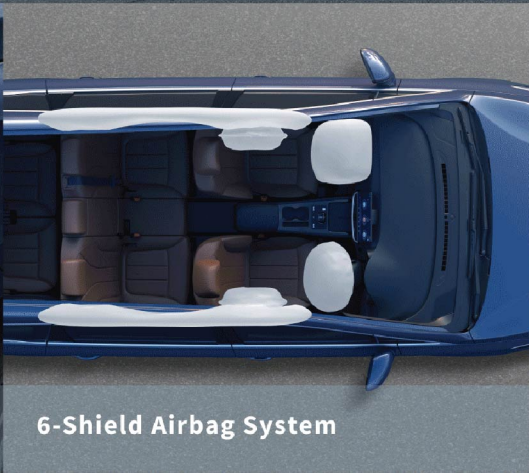

*Green Living,
Clean Breathing*

Sleek Diamond LED Headlights

6-Shield Airbag System

17-inch Star-Like Alloy Wheels

Comfort In Every Detail,
Intelligence In Every Feature.

Spacious Interior For
Family Comfort