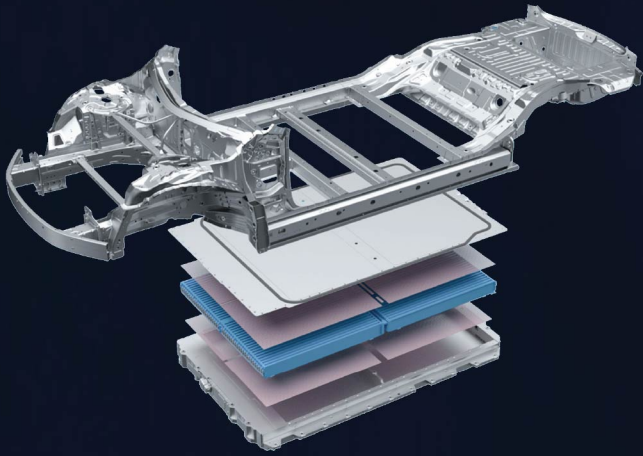

BYD SEALION 7

Wolfgang Egger

- BYD Global Design Director

Intelligent e-Platform 3.0

BYD's most advanced EV system, integrates BYD's Blade Battery and 8-in-1 Powertrain, achieving 89% efficiency and exceptional stability. With a Wide Temperature Heat Pump System and CTB technology, it ensures superior safety, handling, and a luxury vehicle grade torsional rigidity of 40,500 N.m/°.

BYD iTAC Technology

Featuring high-end suspension (Double Wishbone + Multi-Link) and iTAC (Intelligence Torque Adaptation Control). iTAC intelligently allocates drive torque, minimizing skidding and enhancing safety. This advanced system also elevates handling comfort, ensuring a smooth and secure driving experience.

Revolutionary Blade Battery

Ultra Safe

Passed "Mt. Everest" nail penetration test, ensuring top safety

Ultra Strength

Withstood a 50-ton truck rolling over it, highlighting its durability

Ultra Distance

Achieves over 500km range capacity with e-Platform 3.0